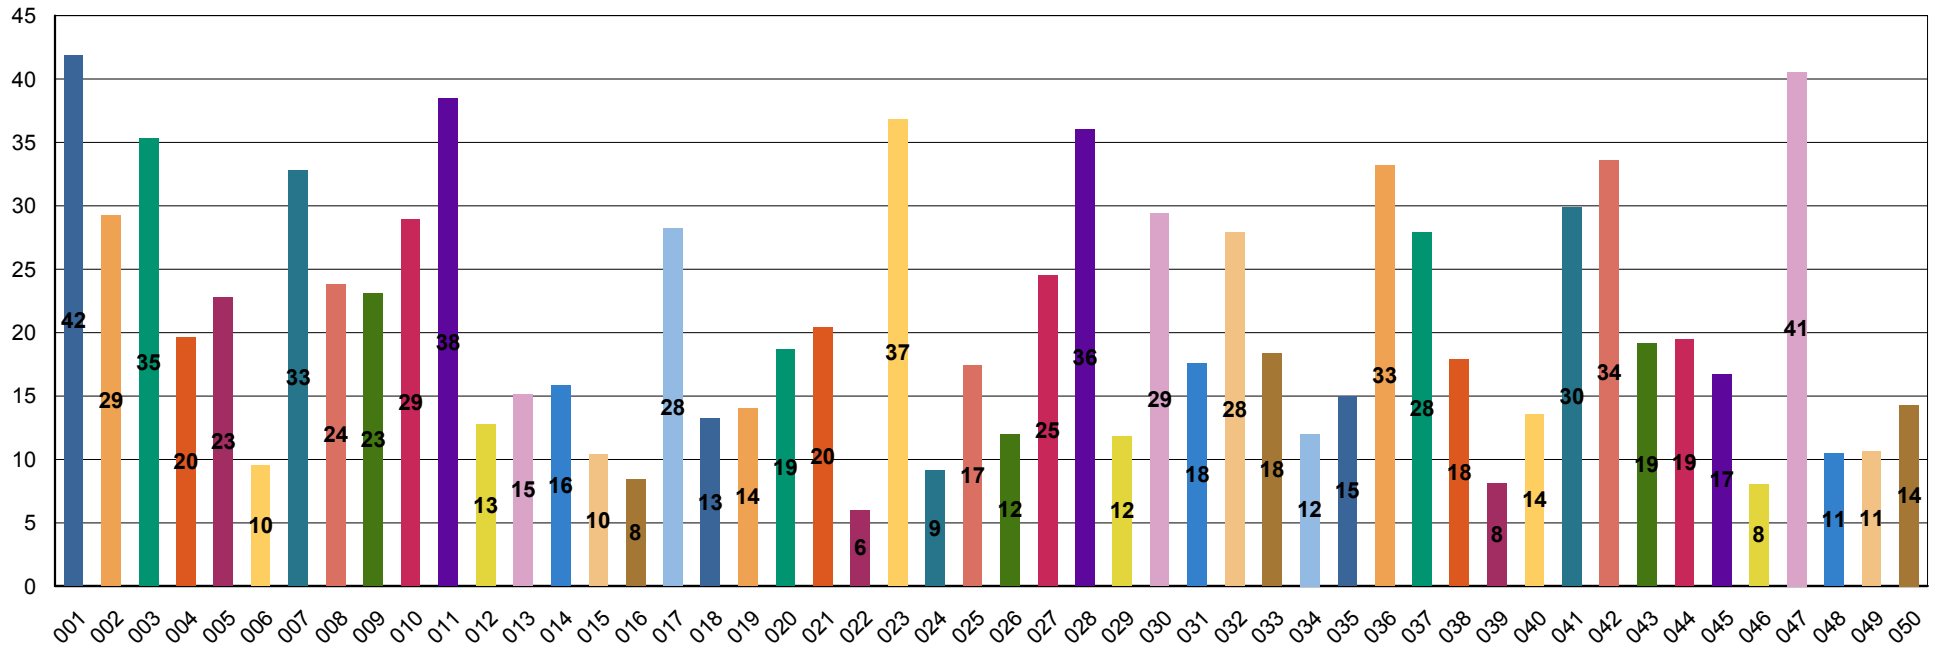

GUJARAT TECHNOLOGICAL UNIVERSITY (BE IV-SEM JUNE-10)

INSTITUTE WISE STUDENT % HAVING SPI >= 7

INST CODE / NAME	TOT AL	SPI >= 7	PER
1 001 A. D. Patel Institute Of Technology, Karamsad	418	175	41.87
2 047 V. V. P. Engineering College, Rajkot	429	174	40.56
3 011 G. H. Patel College Of Engineering & Technology , V.V.Nagar	434	167	38.48
4 023 Government Engineering College, Surat	228	84	36.84
5 028 L. D. Engineering College , Ahmedabad	738	266	36.04
6 003 Atmiya Institute Of Technology & Science, Rajkot	405	143	35.31
7 042 Sarvjanik College Of Engineering & Technology, Surat	378	127	33.60
8 036 Om Shanti Engineering College, Rajkot	214	71	33.18
9 007 Birla Vishvakarma Maha Vidhyalaya, V. V. Nagar	457	150	32.82