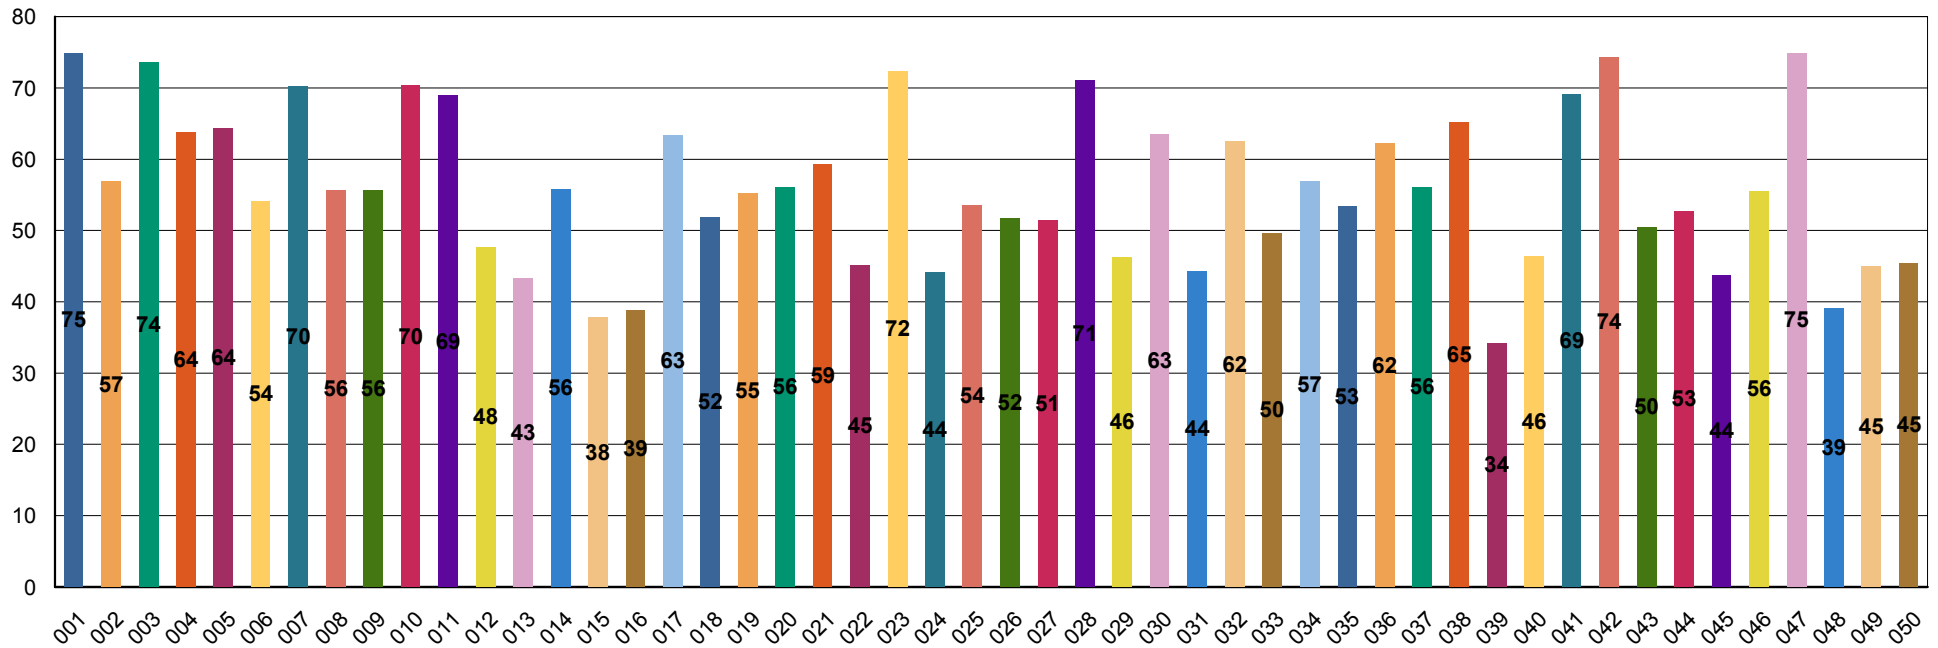

GUJARAT TECHNOLOGICAL UNIVERSITY (BE IV-SEM JUNE-10)

INSTITUTE WISE RESULT

INST CODE / NAME	TOT AL	PASS	FAIL	PER
1 001 A. D. Patel Institute Of Technology, Karamsad	418	313	105	74.88
2 047 V. V. P. Engineering College, Rajkot	429	321	108	74.83
3 042 Sarvjanik College Of Engineering & Technology, Surat	378	281	97	74.34
4 003 Atmiya Institute Of Technology & Science, Rajkot	405	298	107	73.58
5 023 Government Engineering College, Surat	228	165	63	72.37
6 028 L. D. Engineering College , Ahmedabad	738	524	214	71.00
7 010 Charotar Institute Of Technology, Changa	626	440	186	70.29
8 007 Birla Vishvakarma Maha Vidhyalaya, V. V. Nagar	457	321	136	70.24
9 041 Sardar Vallabhai Patel Institute Of Technology, Vasad	602	416	186	69.10