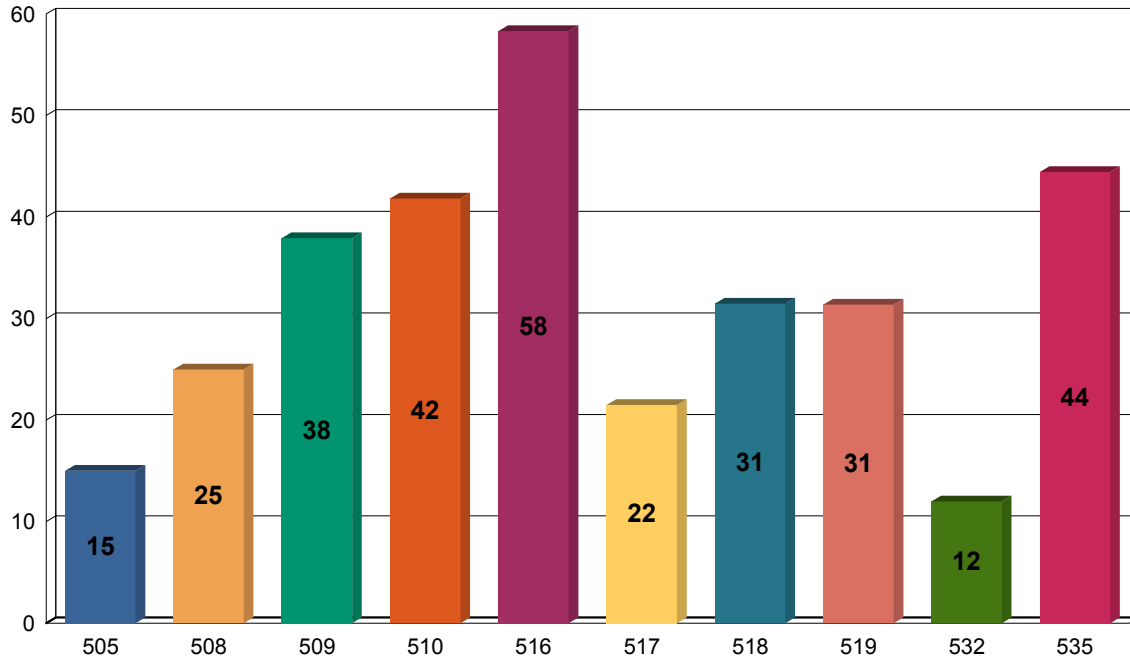

GUJARAT TECHNOLOGICAL UNIVERSITY (MCA II-SEM JULY-10)

INSTITUTE WISE RESULT ZONE WISE

AHMEDABAD

INST CODE / NAME	TOT AL	PASS	FAIL	PER
516 L.D.College Of Engineering NAVRANGPURA A'BAD (GIA)	24	14	10	58.33
535 Shri Chimambhai Patel Post Graduate Institute of Computer Applications A'BAD (SFI)	54	24	30	44.44
510 Indus Institute Of Technology & Engineering THALTEJ (SFI)	55	23	32	41.82
509 GLS Institute Of Computer Technology LAW GARDEN (SFI)	58	22	36	37.93
518 L.J.Institute of Engg and Technology , Ahmedabad	54	17	37	31.48
519 L.J.Institute Of Management Studies SARKHEJ CHOKDI (SFI)	51	16	35	31.37
508 Dalia Institute of Management (Women's college),Kanera, Kheda	24	6	18	25.00
517 L.J.Institute Of Computer Applications SARKHEJ CHOKDI (SFI)	107	23	84	21.50
505 C.U. Shah College Of Master Of Computer Application SURENDRANAGAR (SFI)	40	6	34	15.00
532 Sarvoday College Of Management And Technology LIMDI (SFI)	25	3	22	12.00