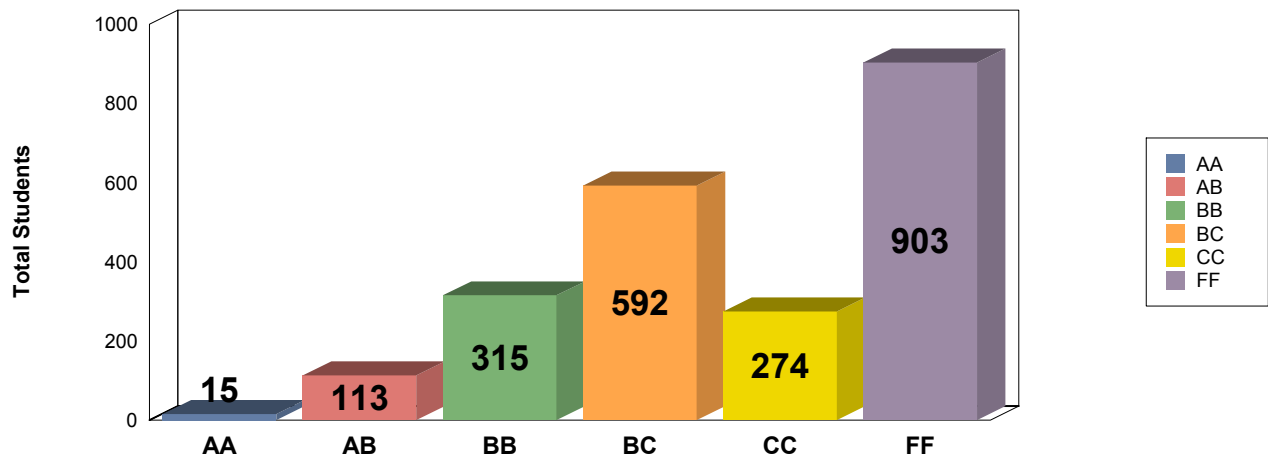

620006 **Database management Systems - II**

	AA	AB	BB	BC	CC	FF	Total
620006	1.85%	8.86%	23.73%	31.69%	10.26%	23.60%	100.00%
Total	1.85%	8.86%	23.73%	31.69%	10.26%	23.60%	100.00%

GUJARAT TECHNOLOGICAL UNIVERSITY

MCA - 2'ND JULY - 10 SEMESTER (SUBJECT WISE GRADE ANALYSIS)

620007 Theory of Computation

	AA	AB	BB	BC	CC	FF	Total
620007	0.68%	5.11%	14.24%	26.76%	12.39%	40.82%	100.00%
Total	0.68%	5.11%	14.24%	26.76%	12.39%	40.82%	100.00%