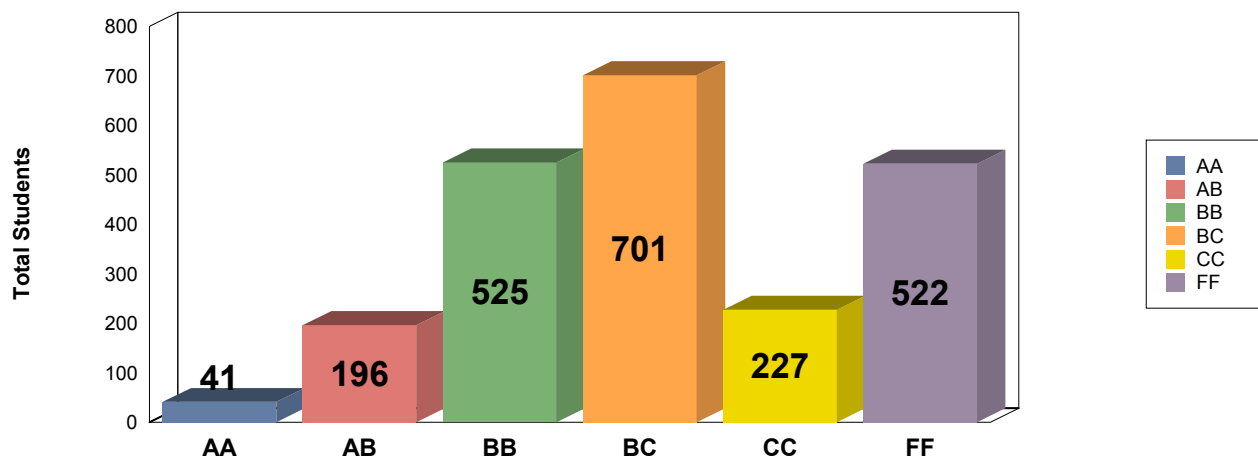

620006   **Database management Systems - II**

	AA	AB	BB	BC	CC	FF	Total
620006	1.85%	8.86%	23.73%	31.69%	10.26%	23.60%	100.00%
Total	1.85%	8.86%	23.73%	31.69%	10.26%	23.60%	100.00%