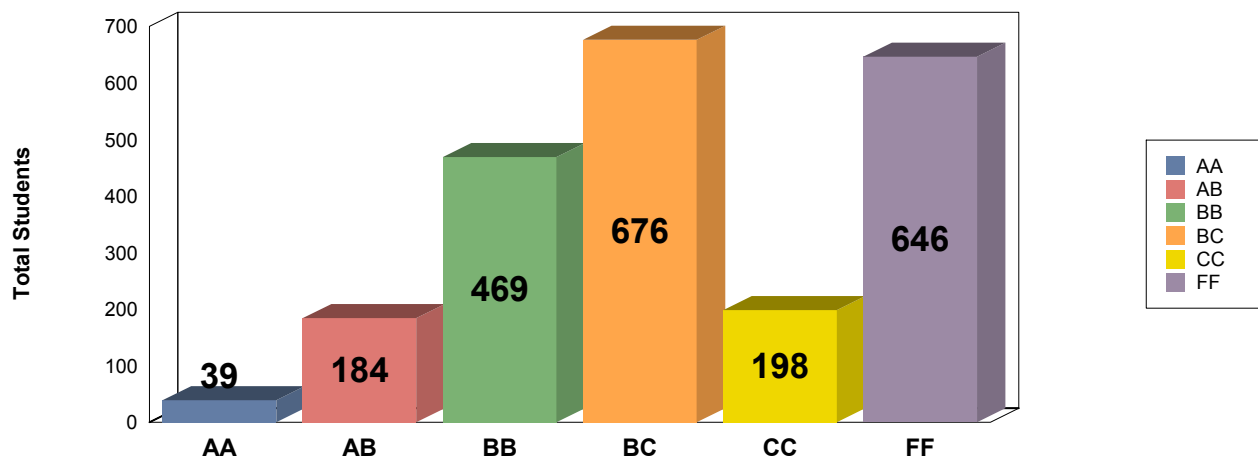

GUJARAT TECHNOLOGICAL UNIVERSITY

MCA - 2'ND JULY - 10 SEMESTER (SUBJECT WISE GRADE ANALYSIS)

620001 **Data Structures (DS)**

	AA	AB	BB	BC	CC	FF	Total
620001	0.86%	6.92%	18.31%	30.79%	9.86%	33.27%	100.00%
Total	0.86%	6.92%	18.31%	30.79%	9.86%	33.27%	100.00%

620003 **Object Oriented Concepts & Programming (OOC)**

	AA	AB	BB	BC	CC	FF	Total
620003	1.76%	8.32%	21.20%	30.56%	8.95%	29.20%	100.00%
Total	1.76%	8.32%	21.20%	30.56%	8.95%	29.20%	100.00%

GUJARAT TECHNOLOGICAL UNIVERSITY