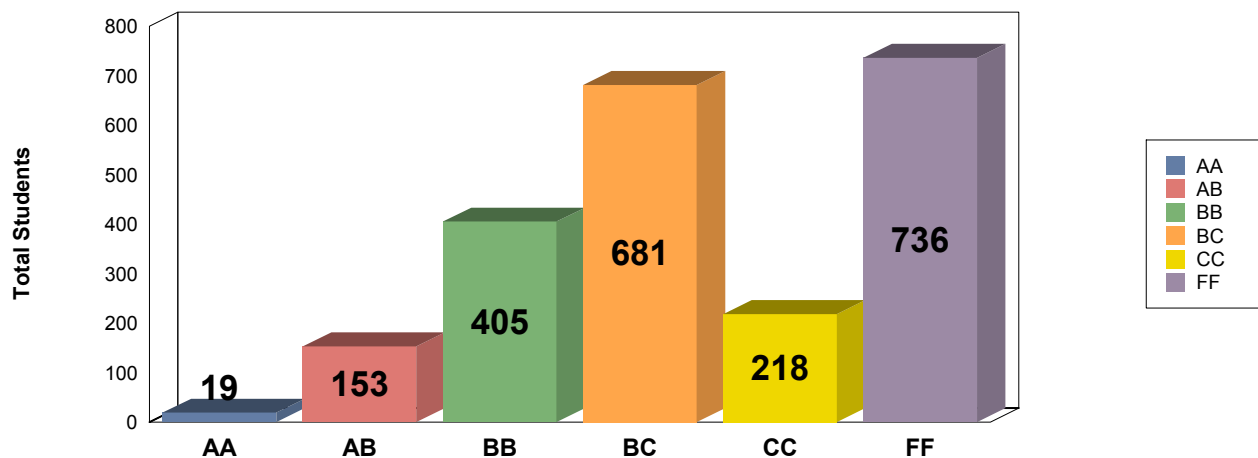

GUJARAT TECHNOLOGICAL UNIVERSITY

MCA - 2'ND JULY - 10 SEMESTER (SUBJECT WISE GRADE ANALYSIS)

620001 **Data Structures (DS)**

	AA	AB	BB	BC	CC	FF	Total
620001	0.86%	6.92%	18.31%	30.79%	9.86%	33.27%	100.00%
Total	0.86%	6.92%	18.31%	30.79%	9.86%	33.27%	100.00%

620003 **Object Oriented Concepts & Programming (OOC)**

	AA	AB	BB	BC	CC	FF	Total
620003	1.76%	8.32%	21.20%	30.56%	8.95%	29.20%	100.00%
Total	1.76%	8.32%	21.20%	30.56%	8.95%	29.20%	100.00%

GUJARAT TECHNOLOGICAL UNIVERSITY