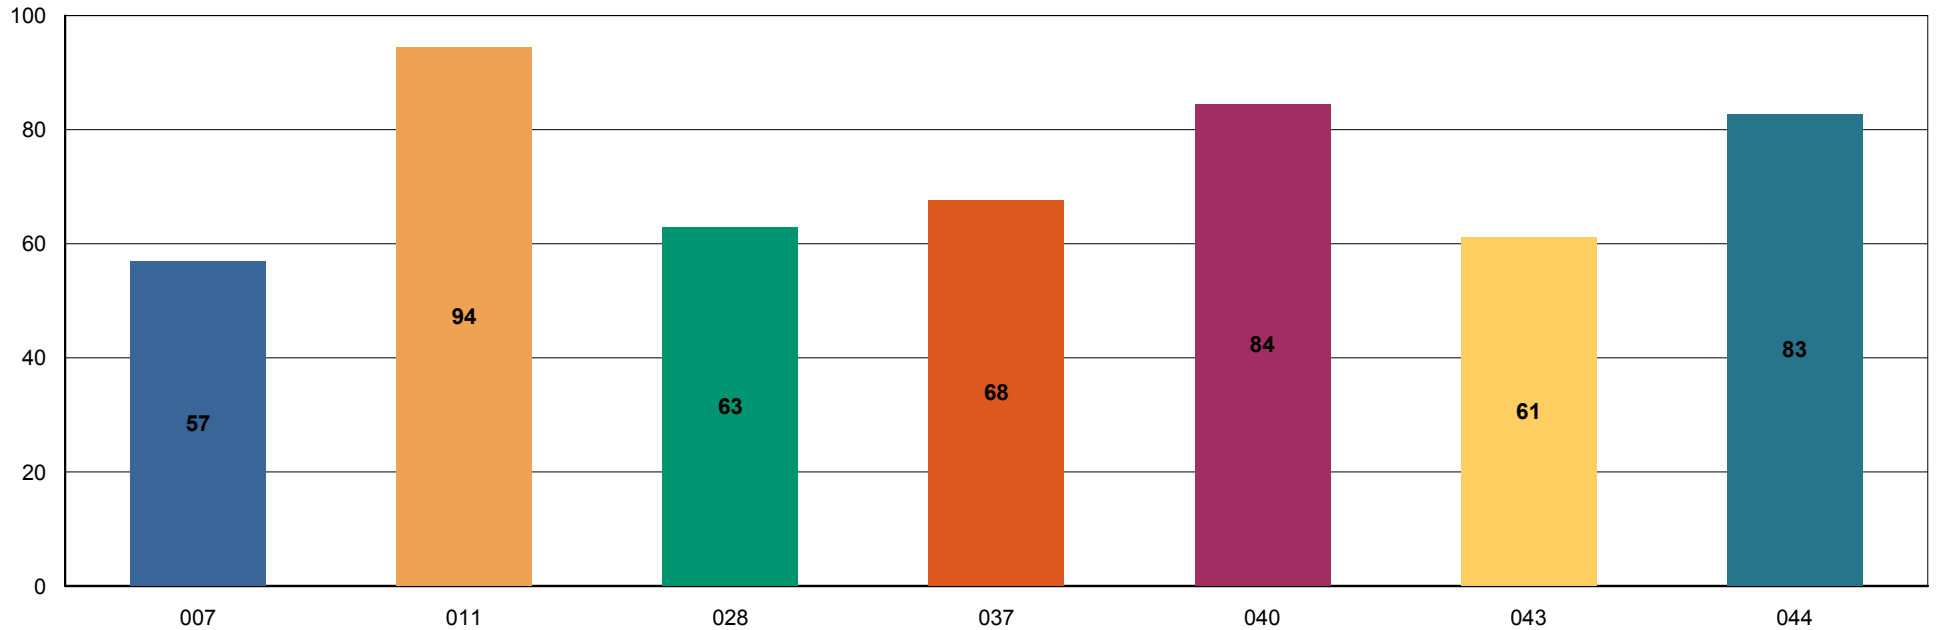

GUJARAT TECHNOLOGICAL UNIVERSITY (ME II-SEM JULY-10)

INSTITUTE WISE RESULT

INST CODE / NAME		TOT AL	PASS	FAIL	PER
1	011 G.H.PATEL COLLEGE OF ENGG. & TECH. , V. V. NAGAR	18	17	1	94.44
2	040 SAKALCHAND PATEL COLLEGE OF ENGG., VISNAGAR	32	27	5	84.38
3	044 C.U.SHAH COLLEGE OF ENGG.& TECH.,WADHVAN	29	24	5	82.76
4	037 PARUL INSTITUTE OF ENGG. AND TECH., LIMDA, VAGHODIA	34	23	11	67.65
5	028 L. D. ENGINEERING COLLEGE , AHMEDABAD	183	115	68	62.84
6	043 SHANTILAL SHAH ENGINEERING COLLEGE , BHAVNAGAR	18	11	7	61.11
7	007 BIRLA VISHWA KARMA MAHA VIDYALAYA (GRANT-IN-AID), VALLABHVIDYANAGAR	81	46	35	56.79