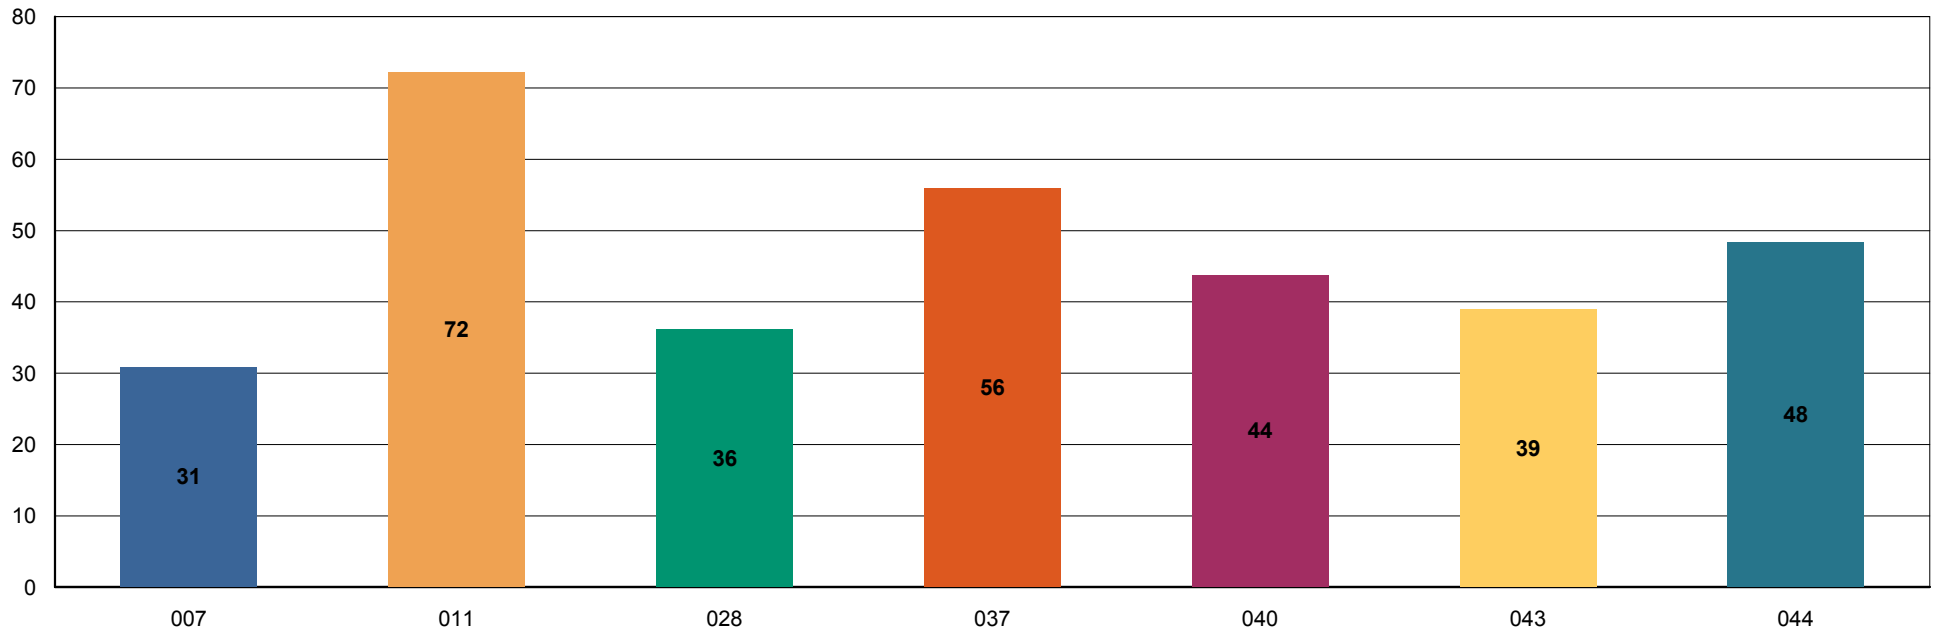

GUJARAT TECHNOLOGICAL UNIVERSITY (ME II-SEM JULY-10)

INSTITUTE WISE STUDENT % HAVING SPI >= 8

INST CODE / NAME			TOT AL	SPI >= 8	PER
1	011	G.H.PATEL COLLEGE OF ENGG. & TECH. , V. V. NAGAR	18	13	72.22
2	037	PARUL INSTITUTE OF ENGG. AND TECH., LIMDA, VAGHODIA	34	19	55.88
3	044	C.U.SHAH COLLEGE OF ENGG.& TECH.,WADHVAN	29	14	48.28
4	040	SAKALCHAND PATEL COLLEGE OF ENGG., VISNAGAR	32	14	43.75
5	043	SHANTILAL SHAH ENGINEERING COLLEGE , BHAVNAGAR	18	7	38.89
6	028	L. D. ENGINEERING COLLEGE , AHMEDABAD	183	66	36.07
7	007	BIRLA VISHWA KARMA MAHA VIDYALAYA (GRANT-IN-AID), VALLABHVIDYANAGAR	81	25	30.86