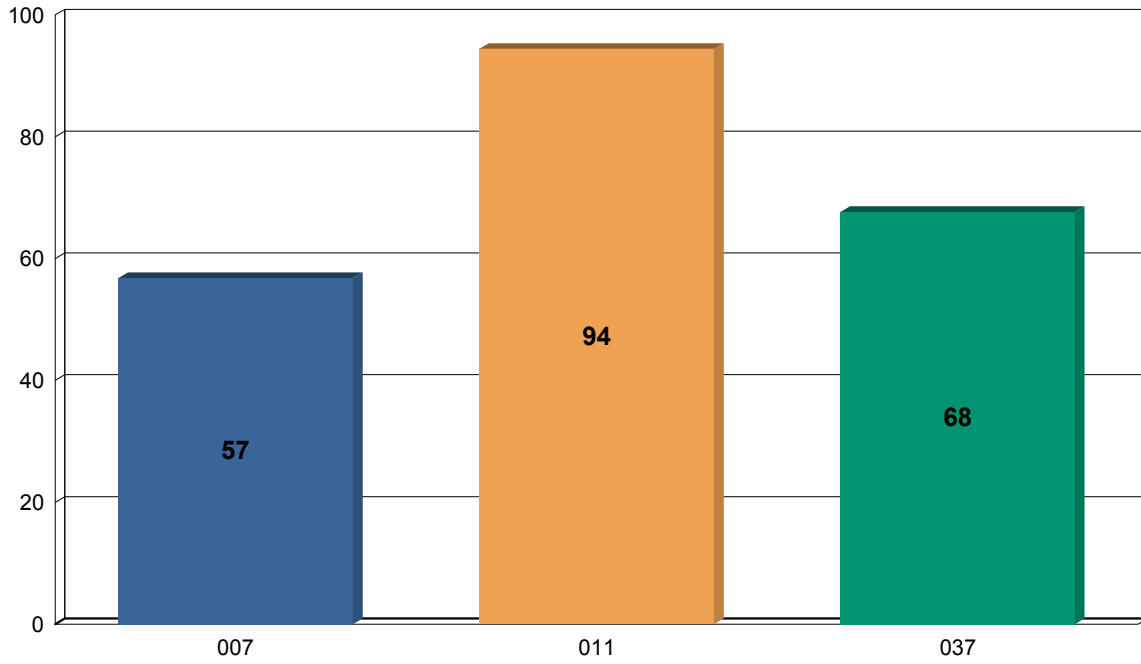

INSTITUTE WISE RESULT ZONE WISE

GANDHINAGAR

INST CODE / NAME	TOT AL	PASS	FAIL	PER
040 SAKALCHAND PATEL COLLEGE OF ENGG., VISNAGAR	32	27	5	84.38

INSTITUTE WISE RESULT ZONE WISE

V.V. NAGAR

INST CODE / NAME	TOT AL	PASS	FAIL	PER
011 G.H.PATEL COLLEGE OF ENGG. & TECH. , V. V. NAGAR	18	17	1	94.44
037 PARUL INSTITUTE OF ENGG. AND TECH., LIMDA, VAGHODIA	34	23	11	67.65
007 BIRLA VISHWA KARMA MAHA VIDYALAYA (GRANT-IN-AID), VALLABHVIDYANAGAR	81	46	35	56.79