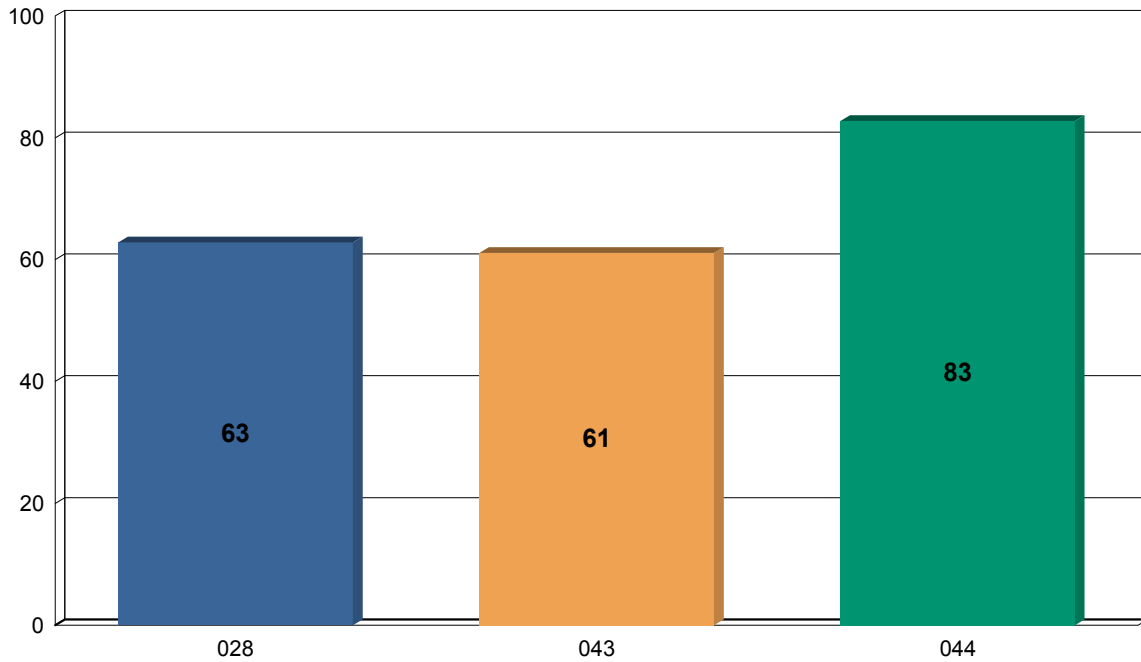

GUJARAT TECHNOLOGICAL UNIVERSITY (ME II-SEM JULY-10)

INSTITUTE WISE RESULT ZONE WISE

AHMEDABAD

INST CODE / NAME	TOT AL	PASS	FAIL	PER
044 C.U.SHAH COLLEGE OF ENGG.& TECH.,WADHVAN	29	24	5	82.76
028 L. D. ENGINEERING COLLEGE , AHMEDABAD	183	115	68	62.84
043 SHANTILAL SHAH ENGINEERING COLLEGE , BHAVNAGAR	18	11	7	61.11